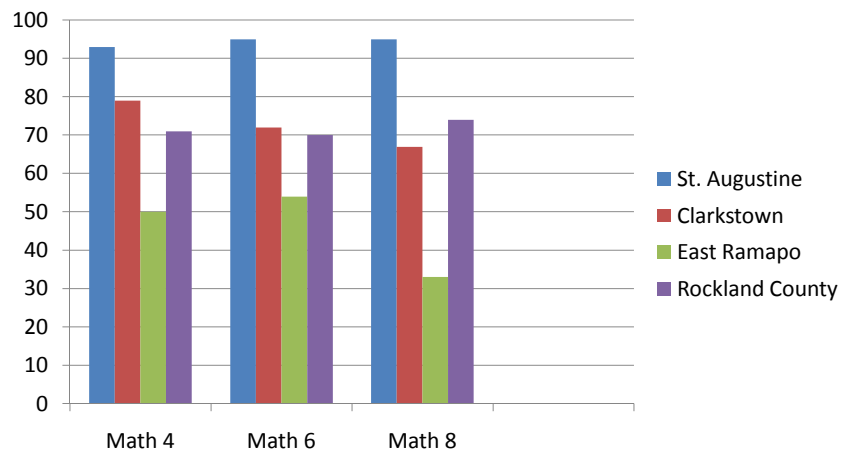

NEW YORK STATE TEST RESULTS

2009-2010 SCHOOL YEAR

SCHOOL	MATH 4	MATH 6	MATH 8	ELA 4	ELA 6	ELA 8
St. Augustine	93%	95%	95%	93%	89%	69%
Clarkstown	79%	72%	67%	74%	69%	65%
East Ramapo	50%	54%	33%	45%	41%	36%
Rockland County	71%	70%	74%	66%	63%	61%

*Denotes percentage (%) of students at Level 3 & 4 in 2009 – 2010

MATH (2009-2010)

ENGLISH LANGUAGE ARTS (ELA) (2009-2010)