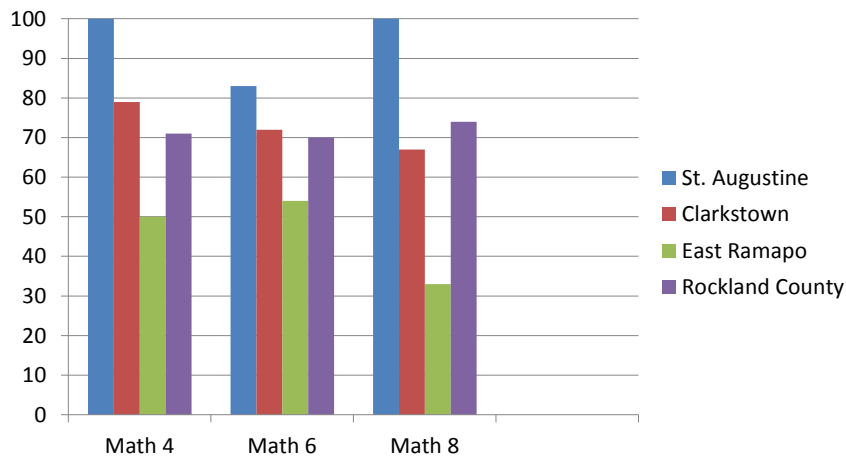

NEW YORK STATE TEST RESULTS

2010-2011 SCHOOL YEAR

SCHOOL	MATH 4	MATH 6	MATH 8	ELA 4	ELA 6	ELA 8
St. Augustine	100%	83%	100%	100%	92%	86%
Clarkstown	78%	77%	80%	71%	77%	67%
East Ramapo	50%	51%	30%	41%	50%	30%
Rockland County	71%	70%	65%	63%	66%	57%

*Denotes percentage (%) of students at Level 3 & 4 in 2010 – 2011

MATH

(2010-2011)

ENGLISH LANGUAGE ARTS (ELA)

(2010-2011)